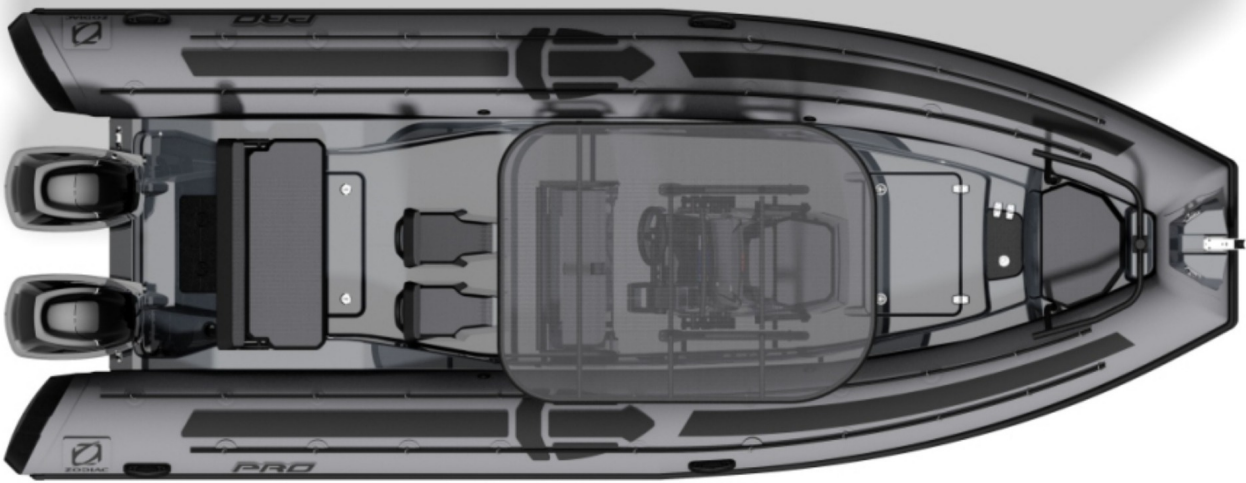

STANDARD EQUIPMENT

HULL & DECK: 2 Aft Cleats, 2 Fast Flow Bailers, Mooring Bitt, 1 Bow D Ring .
COMFORT: Boarding Ladder .
TUBE: Removable Tube.

1 Bow Roller w/ Tilting Sheave, 4 External handles, Easy Push valves, Internal and External Life-Line .

OTHER: Inflator w/ Manometer, Repair Kit / Owner's Manual .

OPTIONS & ACCESSORIES

COMFORT

- Z61599 28L Electric Cooler
- Z61758 Hytech hydraulic steering up to 175 HP
- Z61795 NAUTECH Hydraulic Steering More Than 150HP
- Z61683 Tilting T-top [standard], black aluminum

FISHING & LEISURE

- Z61971 Bow Rail / Mooring Bitt
- Z61972 Multifix / Fishing Bow Rail
- Z61973 Roll Bar w/ Multifix
- Z61543 XL Turboswing 30/140HP

LIGHTING & ELECTRONICS

- Z61586 12V Plug / Double USB
- Z67307 360° White Light
- Z67897 6,5" 200W Fusion Speaker
- Z61960 Audio Fusion System + 6,5" Speakers
- Z60853 Red/Green Navigation Lights

CONSOLES

- Z61639 Console Footrest (unit)
- Z61975 Dark Grey HL Console
- Z61980 Dark Grey HLS Console HLS w/ Seat
- Z61981 Dark Grey HXL Console
- Z61977 Dark Grey HXLS Console w/ Seat
- Z61974 Light Grey HL Console
- Z61978 Light Grey HLS Console w/ Seat
- Z61976 Light Grey HXL Console
- Z61982 Light Grey HXLS Console w/ Seat
- Z61637 Top Console Handrail [L]
- Z61737 Top Extension for Dark Grey HL Console
- Z61738 Top Extension for Dark Grey HXL Console
- Z61735 Top Extension for Light Grey HL Console
- Z61736 Top Extension for Light Grey HXL Console

SEATS

- Z61723 1 Seat Dark Grey Jockey Seat
- Z61722 1 Seat Light Grey Jockey Seat
- Z61726 3 Seats Bench
- Z61650 Bolster Backrest
- Z61713 Bow Cushion
- Z61675 Bow Handle (Jockey Seat)
- Z61721 Dark Grey Bolster
- Z61720 Light Grey Bolster
- Z61987 Tube Bolster (Double)
- Z61988 Tube Bolster (Mono)

HULL & DECK

- Z61636 Aft Dark Grey Platforms + Boarding Ladder
- Z61652 Aft Light Grey Platforms + Boarding Ladder
- Z61743 Bow Chainplates Lifting Kit

OTHER

- Z61067 11' M66 Cable
- Z61068 12' Cable
- Z61069 15' M66 Cable
- Z61833 Bolster Pro (double) Cover
- Z61774 Console cover HL
- Z61773 Console cover HLS
- Z61772 Console cover HXL
- Z61812 Console cover HXLS
- Z61763 Fenders
- Z61813 Housse banquette arrière
- Z61832 Housse bolster Pro + dossier
- Z67061 Pressure Gauge
- Z61387 Turbomax Inflator 12V 1000L/min