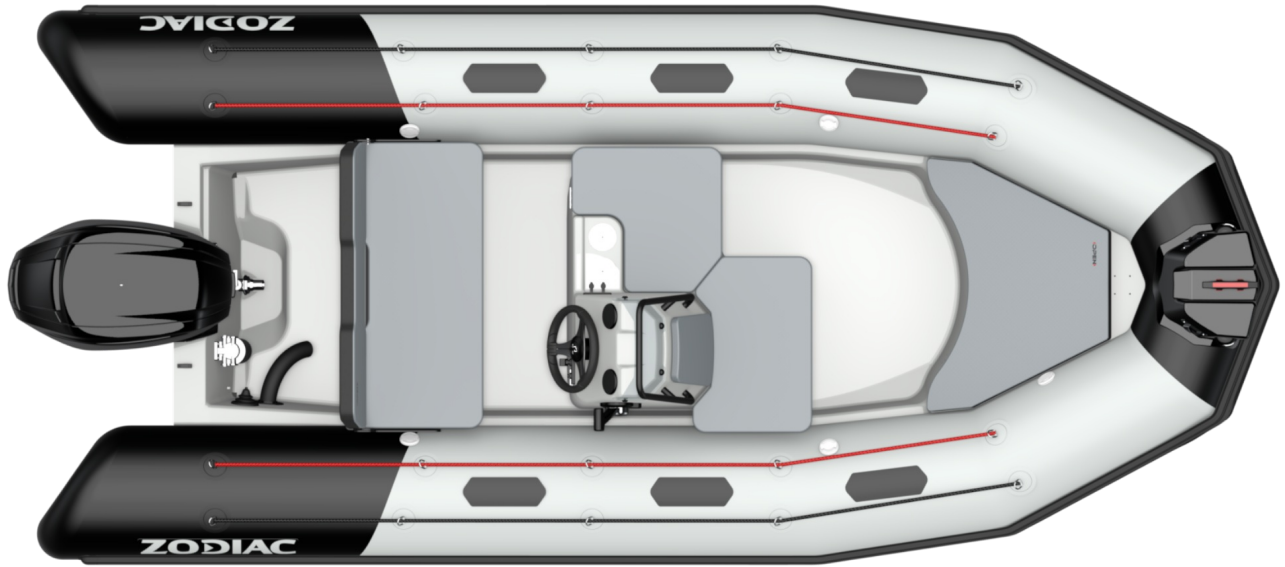

THE NEW ZODIAC OPEN RANGE IS COMING !

A nice collection of small boats for having fun, they are compact and practical ! Real toy with a racing look, easy to store, easy to drive, easy to launch, easy to tow, 4 seats minimum, 4 colors and materials of tubes are available. Tubes are available in PVC or Neoprene, and the tank allows long time navigation.

TECHNICAL FEATURES

OVERALL LENGTH (m-ft)	4.7m-15'5"	SCHAFT	L
INSIDE LENGTH (m-ft)	2.92m-9'7"	MAXIMUM ALLOWED POWER (HP)	80
OVERALL BEAM (m-ft)	2.05m-6'8"	RECOMMENDED POWER (HP)	50
INSIDE BEAM (m-ft)	1.1m-3'7"	MAX. ALLOWED ENGINE WEIGHT (Kg-Lbs)	170-374.8
TUBE DIAMETER (m-ft)	0,5m	HULL LENGTH (m - ft)	3.83-12'6"
WEIGHT (Kg-Lbs)	305-672	HULL WIDTH (m - ft)	1.38-4'6"
NUMBER OF PASSENGERS (CAT. C)	6	HULL HEIGHT (m - ft)	1.38-4'6"
MAXIMUM PAYLOAD (CAT. C) (Kg-Lbs)	760-1676	DEADRISE	22°
NUMBER OF WATERTIGHT COMPARTMENTS	5	TANK (L - Gal)	

Optional 46L-12Gal

VERSIONS

Z14773G	OPEN 4.8: Artic grey NEO Tube - Dark Grey Gel Coat
Z14773	OPEN 4.8: Artic grey NEO Tube - Light Grey Gel Coat
Z14770G	OPEN 4.8: Light Grey Strongan Tube - Dark Grey Gel Coat
Z14770	OPEN 4.8: Light Grey Strongan Tube - Light Grey Gel Coat
Z14771G	OPEN 4.8: Zodiac Grey Strongan Tube - Dark Grey Gel Coat
Z14771	OPEN 4.8: Zodiac Grey Strongan Tube - Light Grey Gel Coat

STANDARD EQUIPMENT

HULL & DECK: Bow Storage + Cushion , Fairleads, GRP Deep V-Hull, Lockable Mooring Storage , Console with Wheel, 1 Bow Cleat.

COMFORT: 2 USB Plugs, 2x Cup-Holders, Bench w/ Tilting Backrest, Bow Cushion, Console Seat, Double Storage under Console , Side Seat, Under Bench Storage .