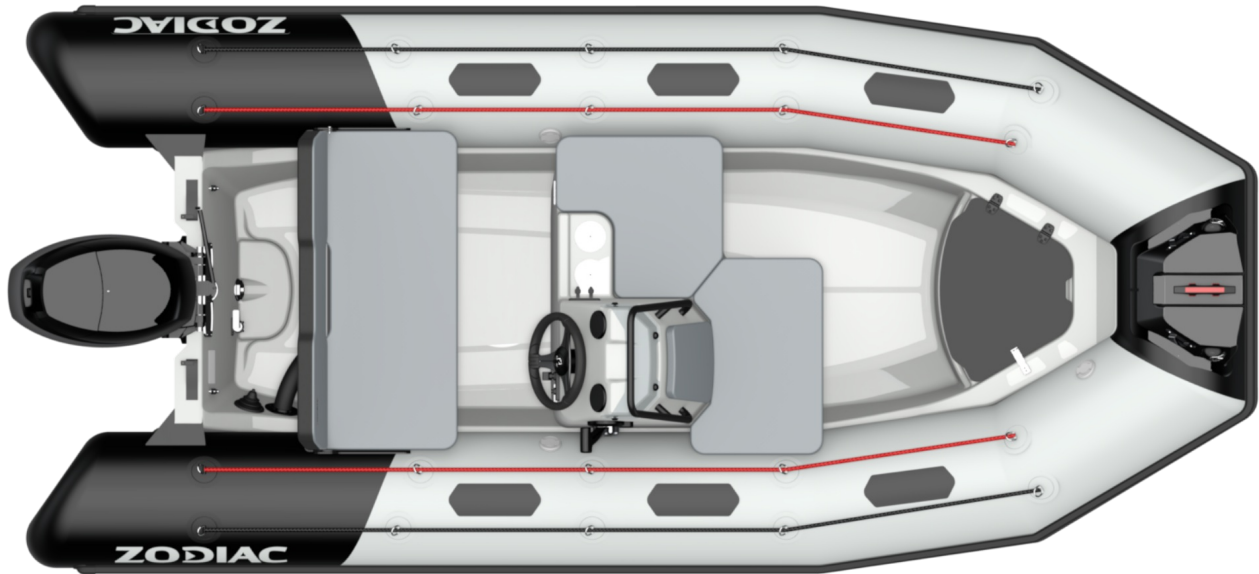

THE NEW ZODIAC OPEN RANGE IS COMING !

A nice collection of small boats for having fun, they are compact and practical ! Real toy with a racing look, easy to store, easy to drive, easy to launch, easy to tow, 4 seats minimum, 4 colors and materials of tubes are available. Tubes are available in PVC or Neoprene, and the tank allows long time navigation.

TECHNICAL FEATURES

OVERALL LENGTH (m-ft)	4.2m-13'9"	SCHAFT	L
INSIDE LENGTH (m-ft)	2.7m-8'10"	MAXIMUM ALLOWED POWER (HP)	50
OVERALL BEAM (m-ft)	1.9m-6'3"	RECOMMENDED POWER (HP)	40
INSIDE BEAM (m-ft)	1.1m-3'7"	MAX. ALLOWED ENGINE WEIGHT (Kg-Lbs)	115-253.5
TUBE DIAMETER (m-ft)	0,45m	HULL LENGTH (m - ft)	3.6-11'9"
WEIGHT (Kg-Lbs)	270-595	HULL WIDTH (m - ft)	1.24-4'1"
NUMBER OF PASSENGERS (CAT. C)	6	HULL HEIGHT (m - ft)	1.3-4'3"
MAXIMUM PAYLOAD (CAT. C) (Kg-Lbs)	680-1499	DEADRISE	19°
NUMBER OF WATERTIGHT COMPARTMENTS	3	TANK (L - Gal)	Optional 46L-12Gal

STANDARD EQUIPMENT

HULL & DECK: Bow Storage + Cushion , Fairleads, GRP Deep V-Hull, Lockable Mooring Storage , Console with Wheel, 1 Bow Cleat.

COMFORT: 2 USB Plugs, 2x Cup-Holders, Bench w/ Tilting Backrest, Bow Cushion, Console Seat, Double Storage under Console , Side Seat, Under Bench Storage .

Windshield, Handrail.

TUBE: Removable Tube, 1 GRP Bow Roller, 100mm Rubstrake, Antiskid patches, Double Lashings, Easy Push valves , Fishtails Cones, Zodiac Logo on the Tube .

OTHER: Mechanical Steering, Navigation Lights, Repair Kit / Owner's Manual .