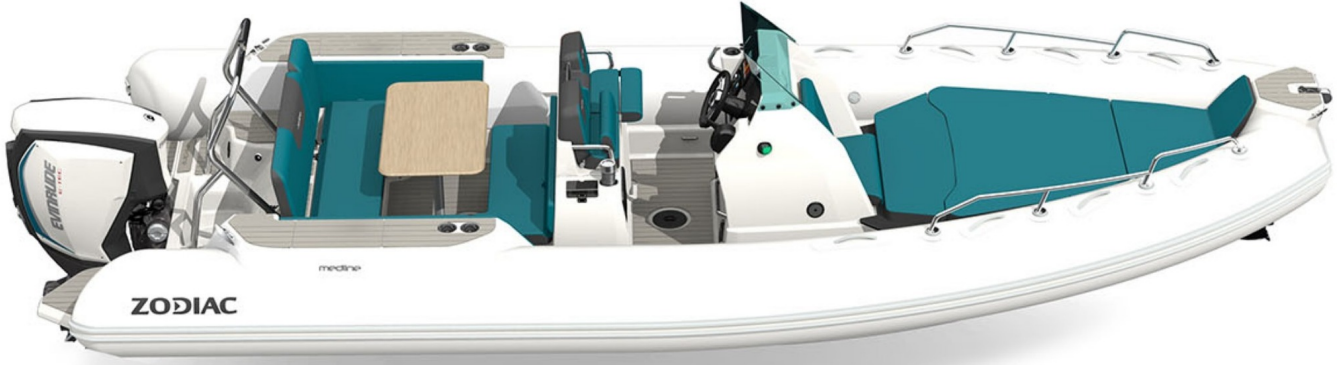

NEW

Perfect for long trips on the sea, the medline is a true private oasis thanks to its transformable surface, which can be transformed into a sunbathing area. Created for long day trips, the medline range is part of the new generation of Zodiac boats: rigid-hulled inflatable openly oriented towards leisure. The arrangement allows to transform the deck into a vast sun lounger, to create a "private oasis" area.

TECHNICAL FEATURES

OVERALL LENGTH (m-ft)	7.34m -24'1"	SCHAFT	XL
INSIDE LENGTH (m-ft)	6.16m -20'3"	MAXIMUM ALLOWED POWER (HP)	300
OVERALL BEAM (m-ft)	2.9m -9'6"	RECOMMENDED POWER (HP)	250
INSIDE BEAM (m-ft)	1.67m -5'6"	MAX. ALLOWED ENGINE WEIGHT (Kg-Lbs)	385 - 849
TUBE DIAMETER (m-ft)	0.6m -1'12"	DESIGN CATEGORY	B-C
WEIGHT (Kg-Lbs)	1150 - 2525	HULL LENGTH (m - ft)	6.45m -21'2"
NUMBER OF PASSENGERS (CAT. C)	16	HULL WIDTH (m - ft)	2.15m -7'1"
NUMBER OF PASSENGERS (CAT. B-C)	6	HULL HEIGHT (m - ft)	2.2m -7'3"
MAXIMUM PAYLOAD (CAT. C) (Kg-Lbs)	1730 - 3814	DEADRISE	22°
MAXIMUM PAYLOAD (CAT. B) (Kg-Lbs)	980 - 2167	TANK (L - Gal)	300L -80Gal
NUMBER OF WATERTIGHT COMPARTMENTS	5		

VERSIONS

MED7.5-4
MED7.5-3
MED7.5-1
MED7.5-2

MEDLINE 7.5: NEO Carbon Tube - Dark Grey Gel Coat
 MEDLINE 7.5: NEO Carbon Tube - White Gel Coat
 MEDLINE 7.5: NEO Tube - Grey Gel Coat
 MEDLINE 7.5: NEO Tube - White Gel Coat

STANDARD EQUIPMENT

HULL & DECK: 2 Bailers,
2 Swimming Platforms w/ Port Telescopic Boarding Ladder ,
3 Big Storage Compartments , 4 Cleats,
6 Cupholders (on Wings (4), Console and Bolster) ,
Double-Position Bolster w/ Built-in Kitchen, GRP Wings w/ EVA,
Self Bailing Cockpit, Tilting Console w/ Storage Under Deck , 1 Bow D Ring .