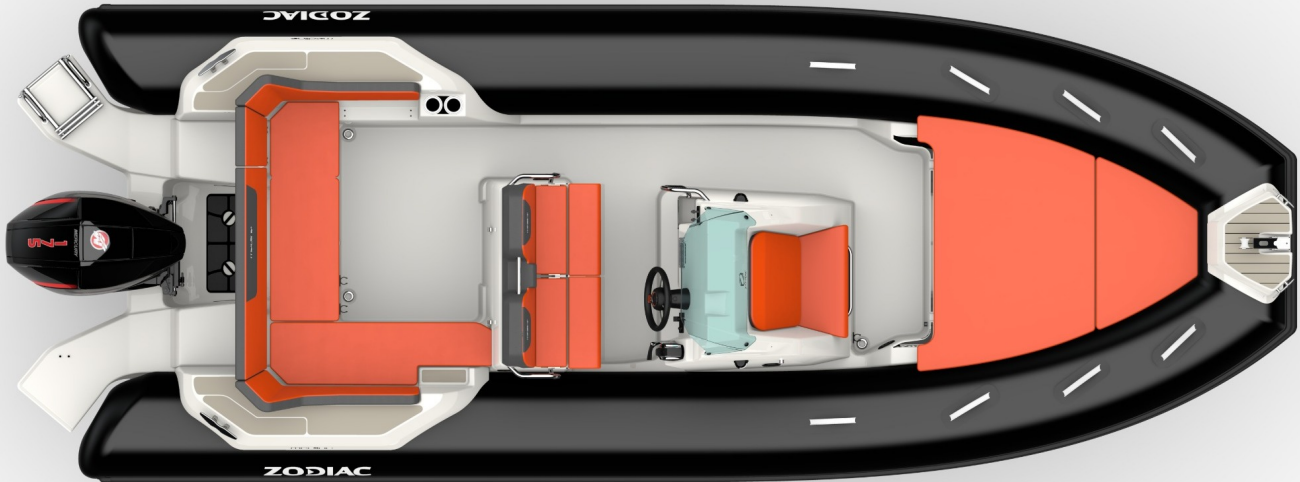

NEW

Only one program : Pleasure ! It has been created for your wishes of escape, the Medline 6.8 is THE perfect boat to share precious moments with your family and friends. Designed to enjoy friendly days at sea, full of emotions. It will delight anyone with its exclusive comfort and its onboard security. Icing on the cake : its iconic hull provides a high stability even on a rough sea.

TECHNICAL FEATURES

| | | | |
|-----------------------------------|-------------|-------------------------------------|------------|
| OVERALL LENGTH (m-ft) | 6.88m-21'8" | SCHAFT | XL |
| INSIDE LENGTH (m-ft) | 6.34m-20'8" | MAXIMUM ALLOWED POWER (HP) | 250 |
| OVERALL BEAM (m-ft) | 2.54m-8'4" | RECOMMENDED POWER (HP) | 200 |
| INSIDE BEAM (m-ft) | 1.39m-4'7" | MAX. ALLOWED ENGINE WEIGHT (Kg-Lbs) | 300-661,3 |
| TUBE DIAMETER (m-ft) | 0,57-1'11" | HULL LENGTH (m - ft) | 6m-19'8" |
| WEIGHT (Kg-Lbs) | 950-2094 | HULL WIDTH (m - ft) | 1.8m-5'11" |
| NUMBER OF PASSENGERS (CAT. C) | 14 | HULL HEIGHT (m - ft) | 2.04m-6'8" |
| MAXIMUM PAYLOAD (CAT. C) (Kg-Lbs) | 1910-4211 | DEADRISE | 24th |
| NUMBER OF WATERTIGHT COMPARTMENTS | 5 | TANK [L - Gal] | 200-52,8 |

STANDARD EQUIPMENT

HULL & DECK: 4 Cleats, 5 Lockers, Bow Locker, Built-in Fuel Tank 200L , Modern Console w/ Integrated bow Seat , Platforms x2, Self Bailing Cockpit, Ski & Wakeboard Locker , Tilting Bolster, Windshield, Wings.

COMFORT: 2 USB Plugs, Boarding Ladder w/ Handle , Bow Sunbathing (1.37m Width, 1.41m Length) , Cup Holders.

Easy Access Aft Platforms , Hydraulic Steering, Rear U-Lounge w/ 2 Benches + Folders , Smartphone Storage.