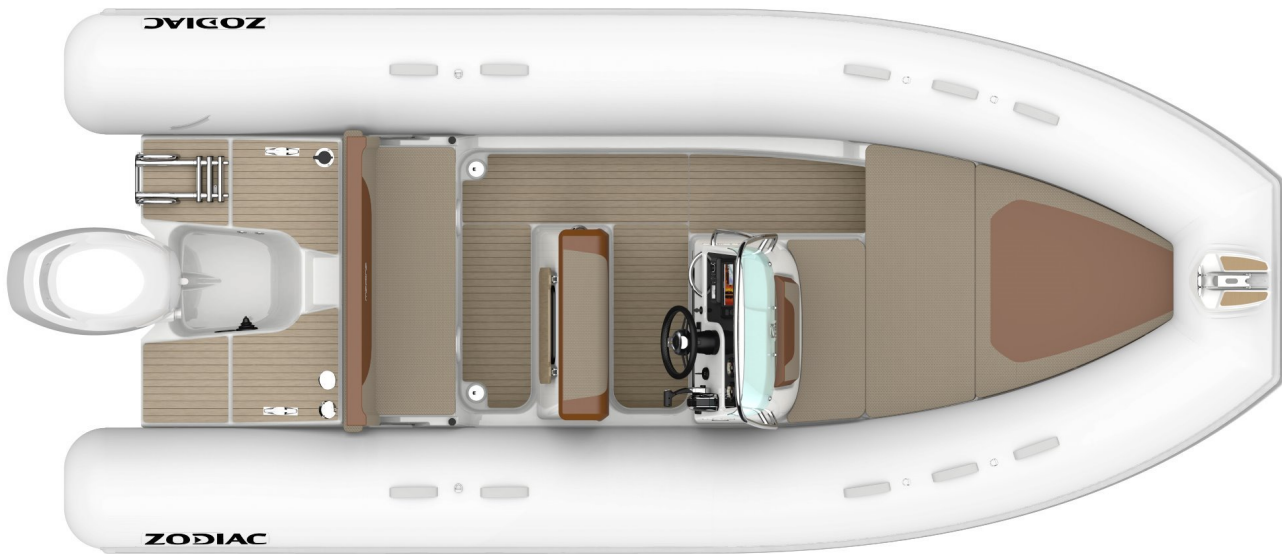

### IDLENESS

Perfect for a long break at sea, the Medline is a true private beach thanks to its spaces converted to Sun deck. Created for long daily trips, the Medline range belongs to the new generation of Zodiac boats : RIB clearly relax-oriented. Their design allows to transform the deck in a large sun deck, thus creating a 'private beach' area. "

### PLEASURE

Including 5 boats, the Medline range has been redesigned by setting an absolute priority : its easy use ashore, at mooring, and at sea. The size and weight of each model have been optimized to get an excellent weight-to-power ratio in order to choose a moderate engine, and simplify maneuvers at lowering and storage.

### TECHNICAL FEATURES

OVERALL LENGTH (m-ft)	5.8m -19'0"	SCHAFT	XL
INSIDE LENGTH (m-ft)	4.91m -16'1"	MAXIMUM ALLOWED POWER (HP)	115
OVERALL BEAM (m-ft)	2.54m -8'4"	RECOMMENDED POWER (HP)	115
INSIDE BEAM (m-ft)	1.44m -4'9"	MAX. ALLOWED ENGINE WEIGHT (Kg-Lbs)	244 - 538
TUBE DIAMETER (m-ft)	0.55m -1'10"	HULL LENGTH (m - ft)	5.25m -17'3"
WEIGHT (Kg-Lbs)	601 - 1325	HULL WIDTH (m - ft)	1.89m -6'2"
NUMBER OF PASSENGERS (CAT. C)	12	HULL HEIGHT (m - ft)	1.6m -5'3"
MAXIMUM PAYLOAD (CAT. C) (Kg-Lbs)	1420 - 3130	DEADRISE	22.5°
NUMBER OF WATERTIGHT COMPARTMENTS	5	TANK (L - Gal)	90L - 24Gal

### STANDARD EQUIPMENT

**HULL & DECK:** 1 Bow D Ring , 1 Self-Bailer.

**COMFORT:** Aft Folding Backrest to turn into Sunbathing ,  
Boarding Ladder w/ Handle , Bow Sunbathing, Hydraulic Steering, Leaning Post.